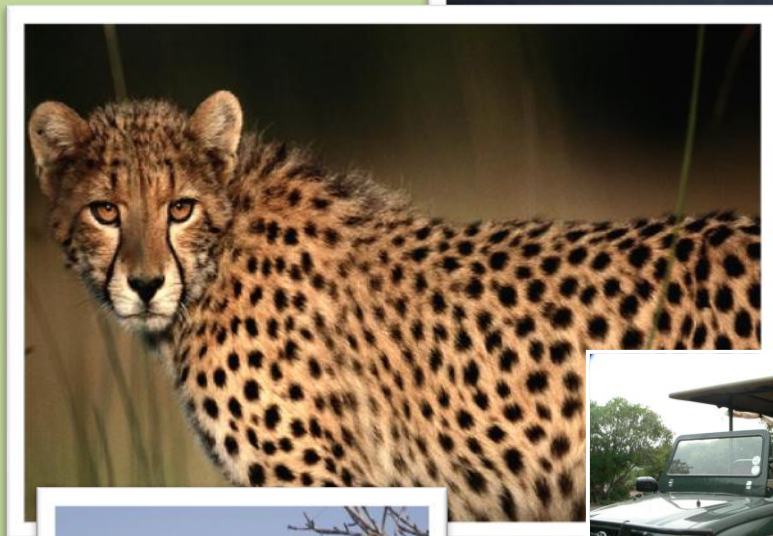

ZULU NYALA

EXPERIENCE THE MAGIC OF AFRICA

SOUTH AFRICAN PHOTO SAFARI FOR TWO

6 DAYS/ 6 NIGHTS LUXURY ACCOMODATIONS

~ In
Luxury Hemmingway Style Tents,
the Heritage Safari Lodge,
Nyati/Ndlovu Lodges, or the Zulu
Nyala Lodge

3 DELICIOUS MEALS A DAY

Prepared by the finest
international chefs – with an
African flavor of course

2 DAILY OPEN LAND ROVER TRIPS

– With experienced guides

A tantalizing taste of the wild in
the heart of Africa's richest
conservation regions – Situated in
Hluhluwe, Southern Maputaland
in Zululand, South Africa.
Experience Elephant, Rhino,
Leopard, Giraffe, Hippo, Zebra,
Nyala, Cheetah, Buffalo, Kuda, and
many more plains game!

This package is **valued at $3,950**

Must be used within 2 years of
purchase date and bookings can
be made for any period in the
year. All reservations are based
on availability.

*Trip does not include: Airfare,
transfers, side trips, personal
beverages, or phone calls.*
The Zulu Nyala auction package
is **non-transferable and non-
refundable**, may not be given to
any other person or organization.
It may not be passed to other
organizations and may not be
bartered or sold in any other
manner.