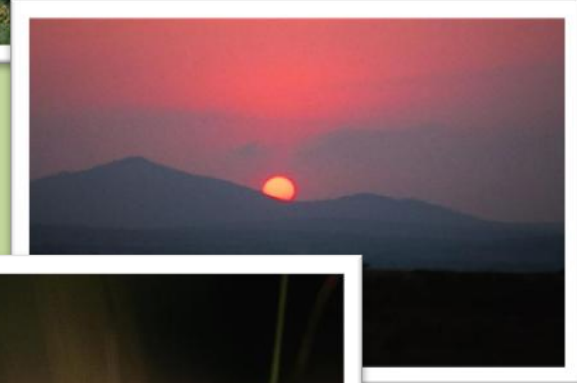

ZULU NYALA

EXPERIENCE THE MAGIC OF AFRICA

SOUTH AFRICAN PHOTO SAFARI FOR TWO

6 DAYS/ 6 NIGHTS LUXURY ACCOMODATIONS

~ In
Luxury Hemmingway Style Tents,
the Heritage Safari Lodge,
Nyati/Ndlovu Lodges, or the Zulu
Nyala Lodge

3 DELICIOUS MEALS A DAY

Prepared by the finest
international chefs – with an
African flavor of course

2 DAILY OPEN LAND ROVER TRIPS

– With experienced guides

A tantalizing taste of the wild in
the heart of Africa's richest
conservation regions – Situated in
Hluhluwe, Southern Maputaland
in Zululand, South Africa.
Experience Elephant, Rhino,
Leopard, Giraffe, Hippo, Zebra,
Nyala, Cheetah, Buffalo, Kuda, and
many more plains game!

This package is **valued at $3,950**

Must be used within 2 years of
purchase date and bookings can
be made for any period in the
year. All reservations are based
on availability.

*Trip does not include: Airfare,
transfers, side trips, personal
beverages, or phone calls.*
The Zulu Nyala auction package
is **non-transferable and non-
refundable**, may not be given to
any other person or organization.
It may not be passed to other
organizations and may not be
bartered or sold in any other
manner.